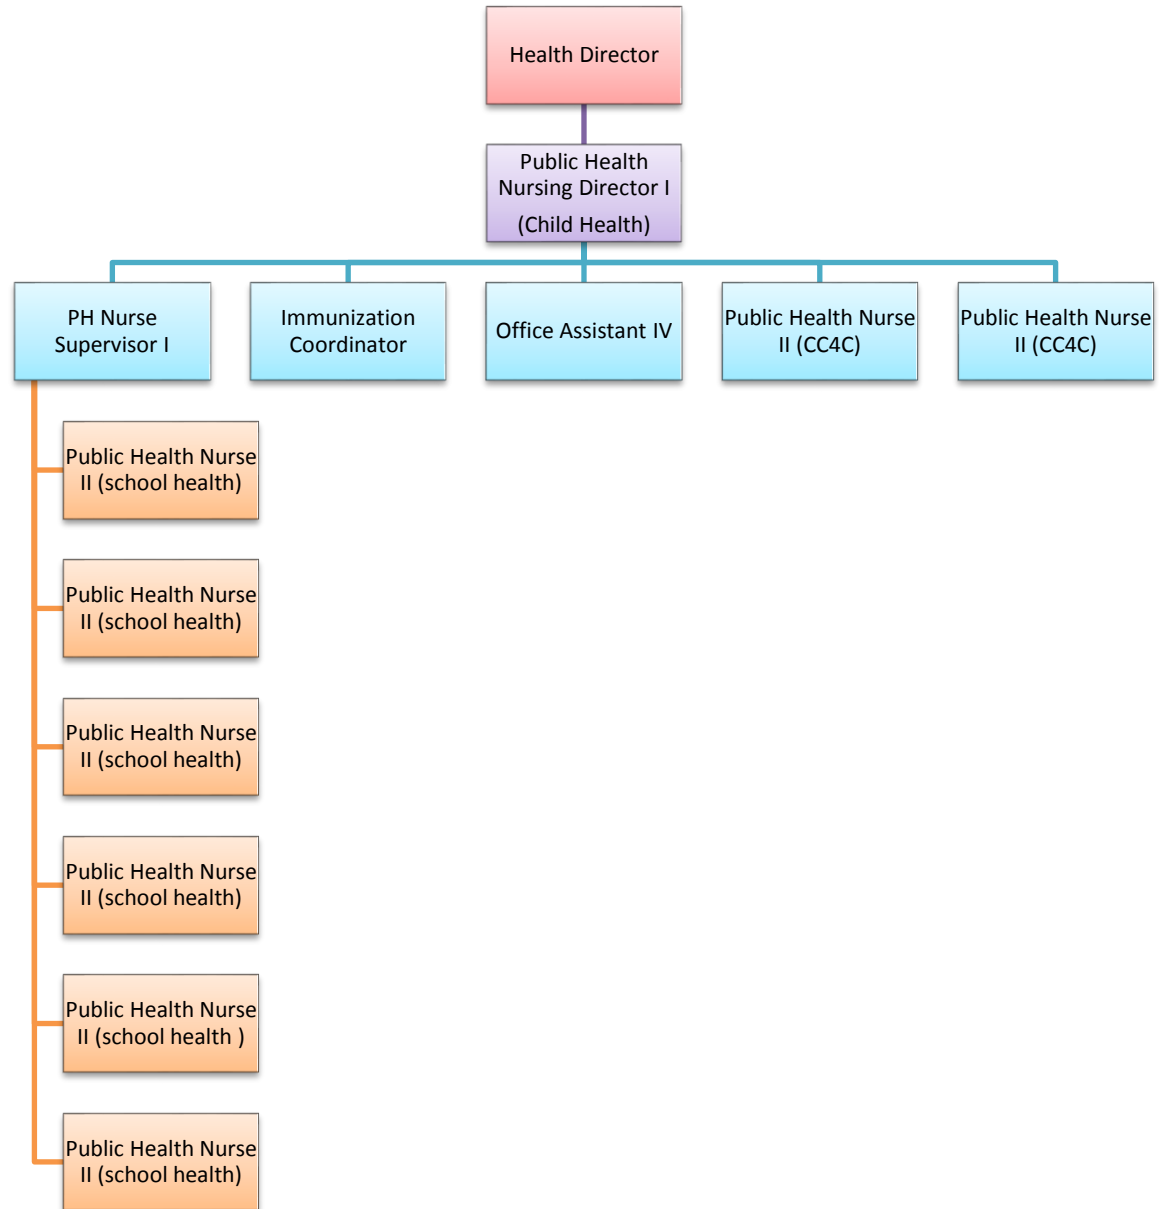

Caldwell County Health Department Organizational Chart
Effective July 1, 2016

Caldwell County Health Department Organizational Chart
Effective July 1, 2016

Caldwell County Health Department Organizational Chart
Effective July 1, 2016

Caldwell County Health Department Organizational Chart
Effective July 1, 2016

Caldwell County Health Department Organizational Chart
Effective July 1, 2016